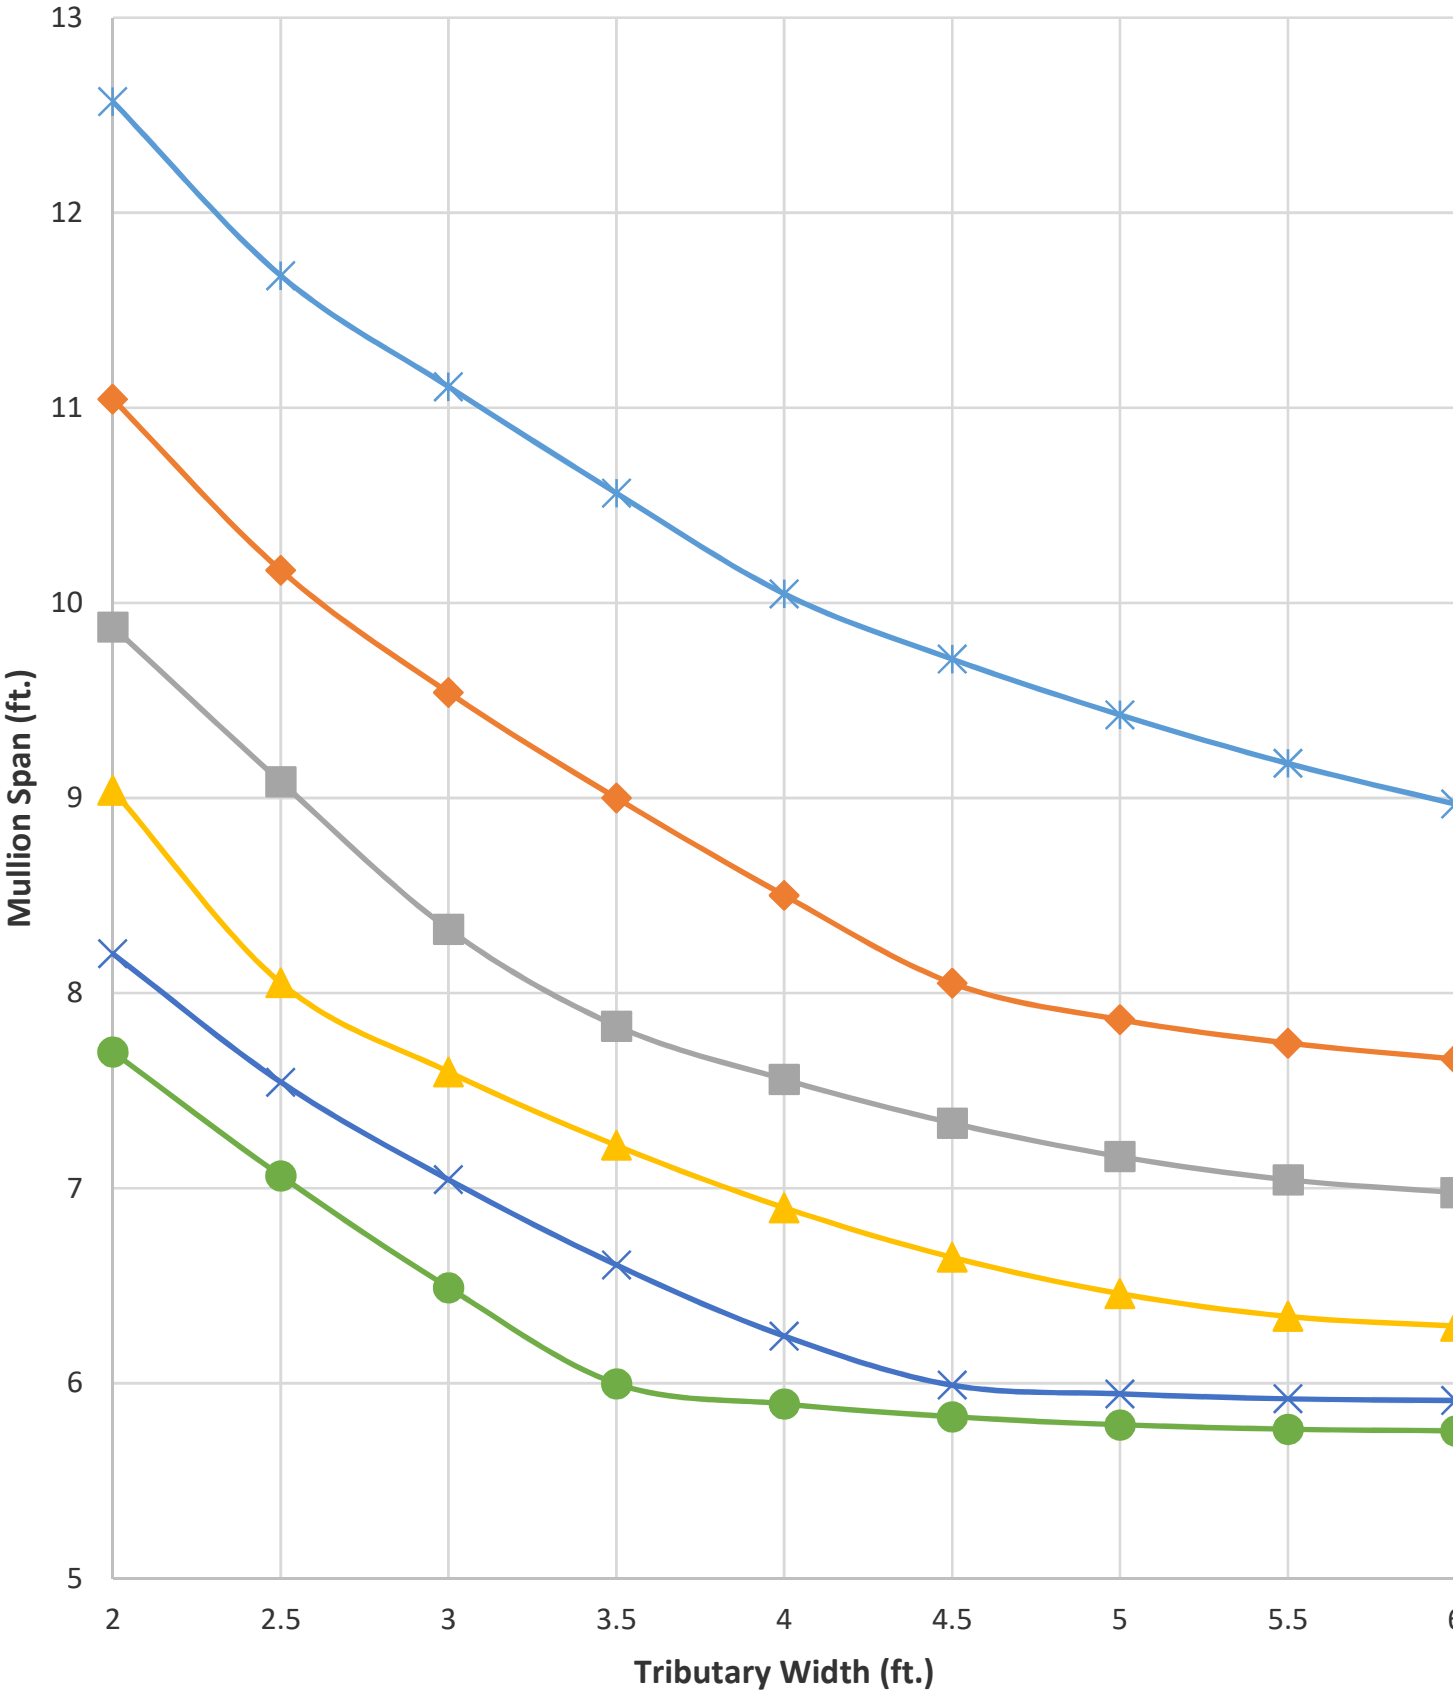

AF85P03 Intermediate Mullion

—x— 20 psf —◇— 30 psf —■— 40 psf —▲— 50 psf —x— 60 psf —●— 70 psf