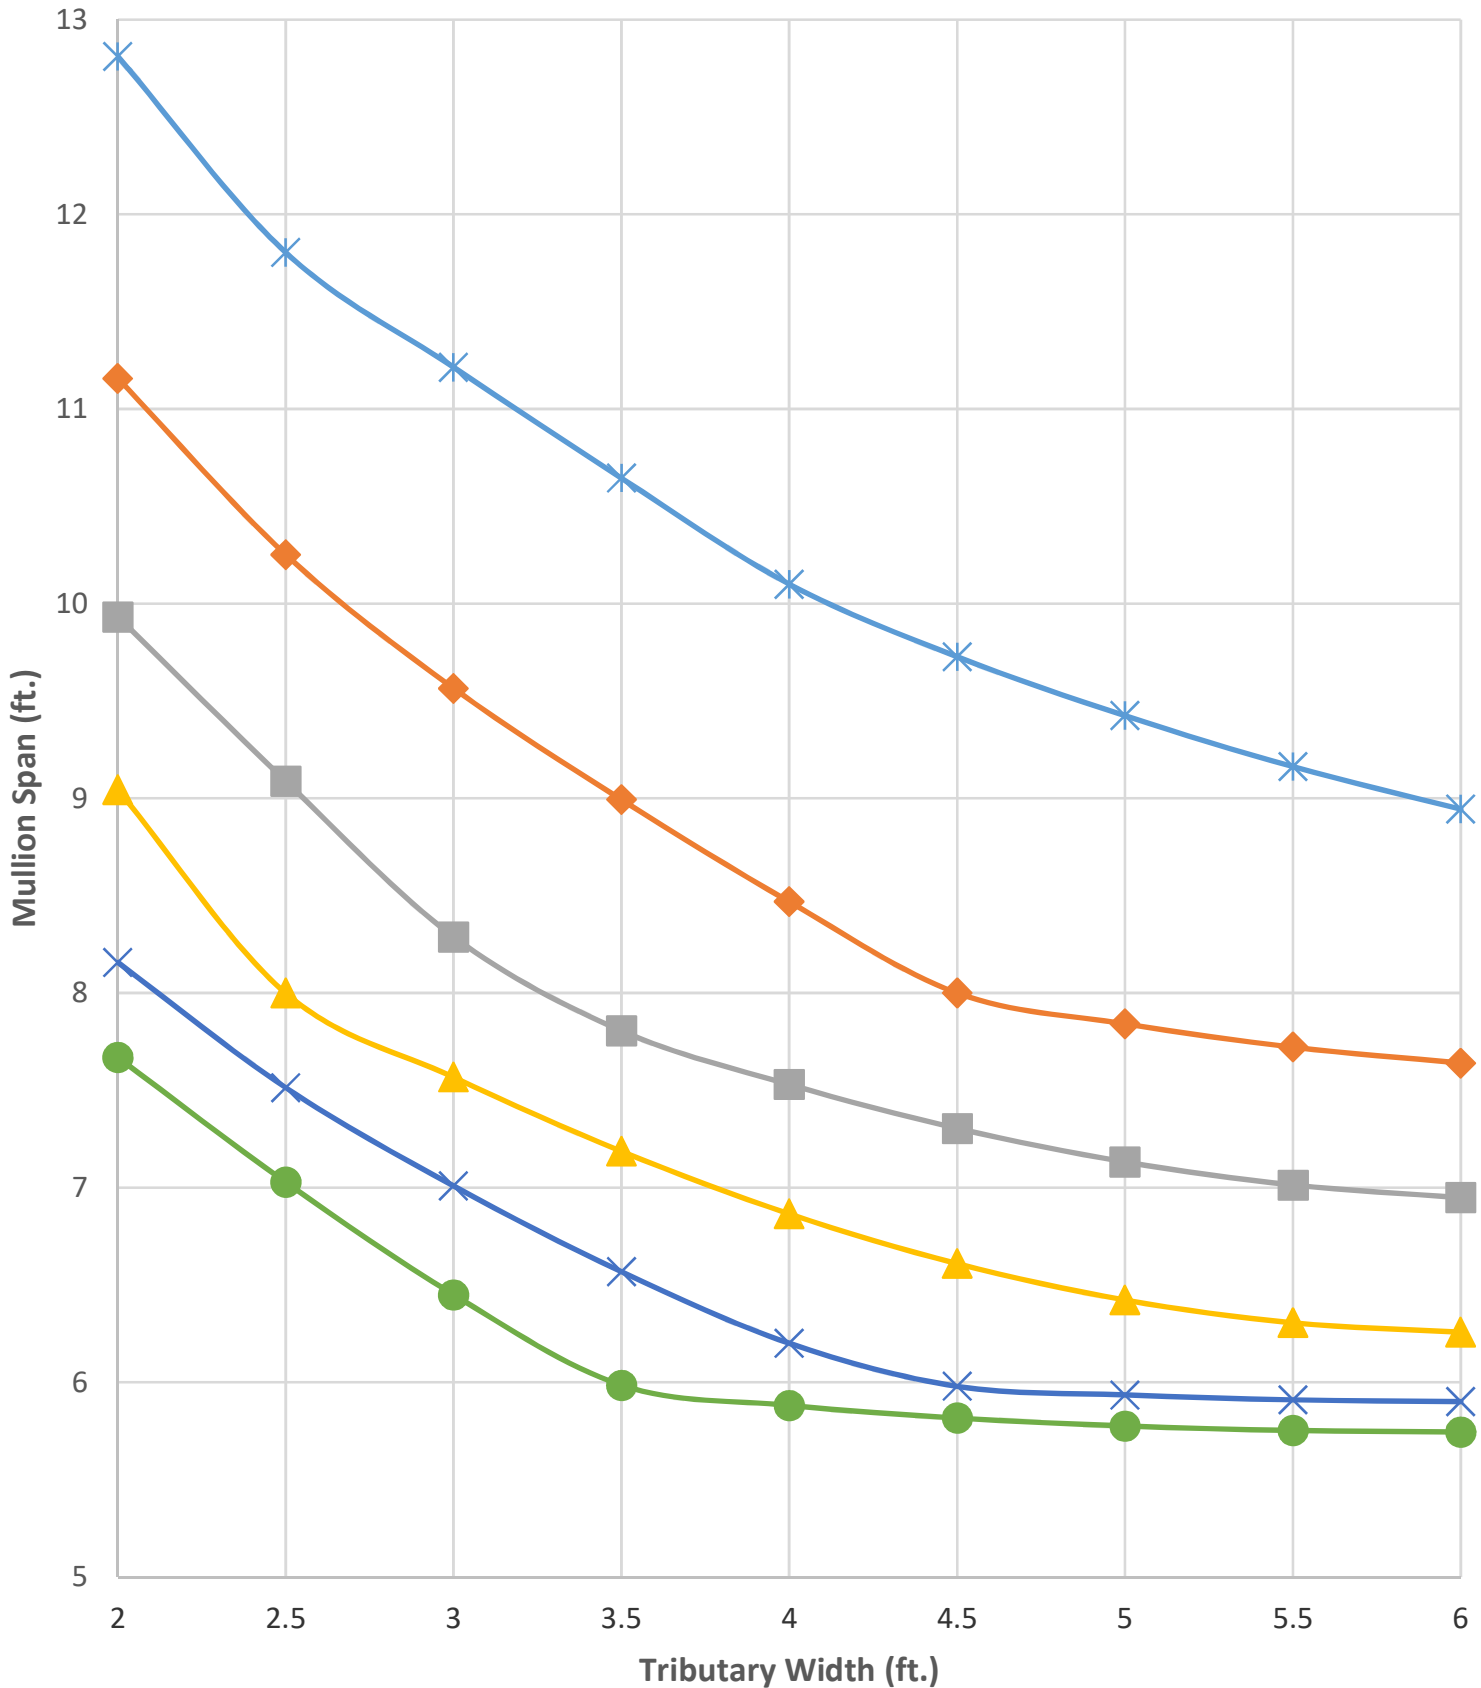

AW50PV01 Vertical Mullion

—*— 20 psf —◇— 30 psf —■— 40 psf —▲— 50 psf —×— 60 psf —●— 70 psf