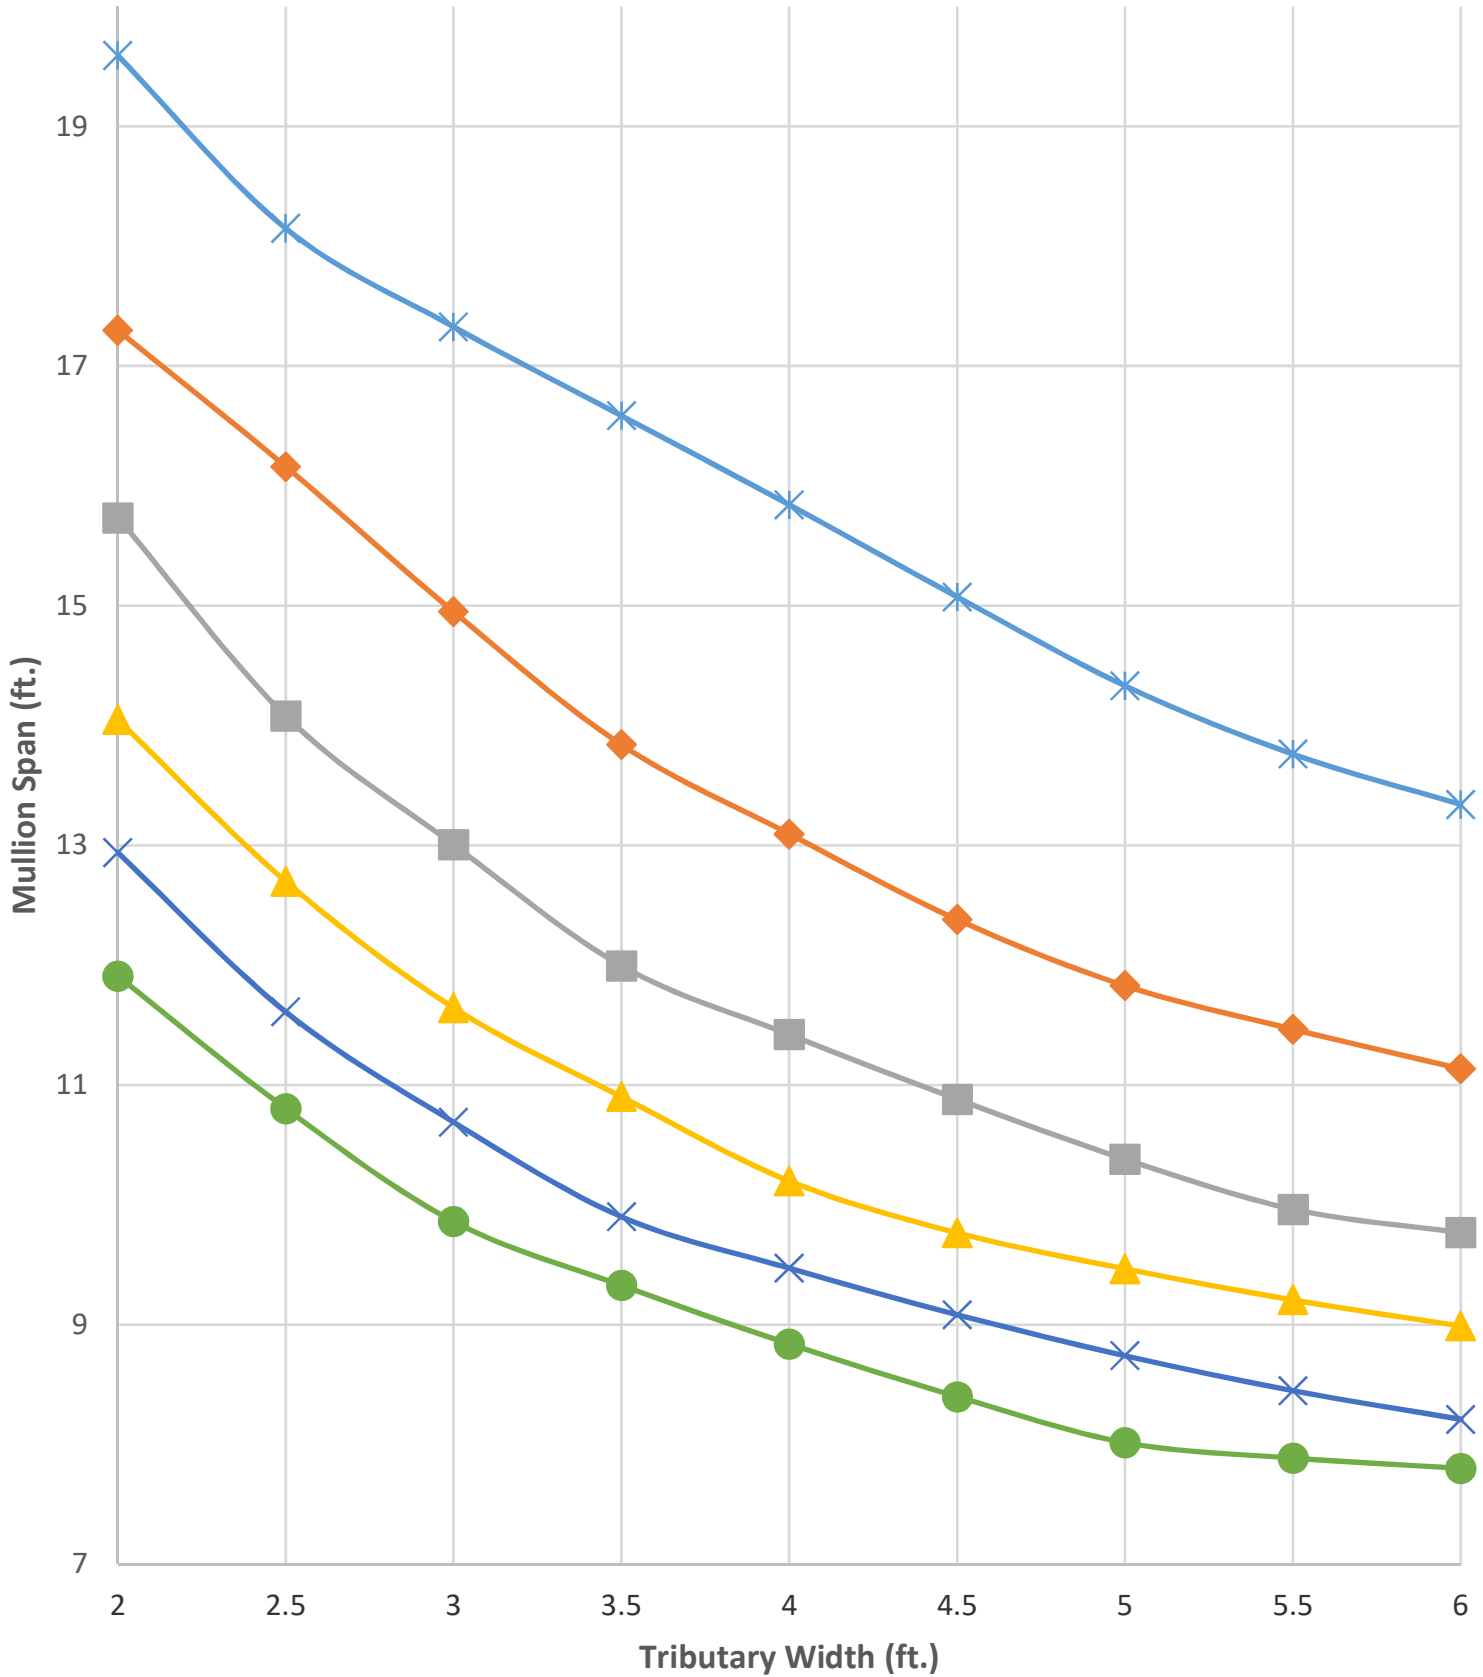

AW64PV01 Vertical Mullion

—x— 20 psf —◇— 30 psf —■— 40 psf —▲— 50 psf —x— 60 psf —●— 70 psf